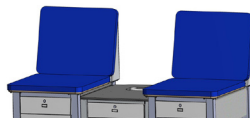

OPTIONS:

- ☐ A4560*
  Tilt Back Seat
  (30"W x 30"H)

QTY:

*Only available with 42" & 48"D

- ☐ A4282-WP - Wall Pad (30"W x 30"H)
- ☐ A4452 - Heavy Duty Drawer Liners (Per Drawer)